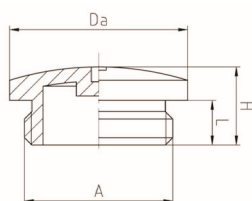

Gewinde A PG / thread A PG

Art. Nr. hellgrau art. no. light grey RAL 7035	Art. Nr. grau art. no. grey RAL 7001	Art. Nr. schwarz art. no. black RAL 9005	Gewinde A thread A	L mm	H mm	Da unit	VPE Stk. unit pcs.
K-VSTPG07G	K-VSTPG07	K-VSTPG07B	PG07	6,0	8,0	15,0	100
K-VSTPG09G	K-VSTPG09	K-VSTPG09B	PG09	6,5	9,5	19,0	100
K-VSTPG11G	K-VSTPG11	K-VSTPG11B	PG11	6,5	10,0	22,0	100
K-VSTPG13G	K-VSTPG13	K-VSTPG13B	PG13,5	6,5	10,0	25,0	100
K-VSTPG16G	K-VSTPG16	K-VSTPG16B	PG16	6,5	10,0	27,0	100
K-VSTPG21G	K-VSTPG21	K-VSTPG21B	PG21	8,0	12,0	33,0	50
K-VSTPG29G	K-VSTPG29	K-VSTPG29B	PG29	8,0	11,5	44,0	25
K-VSTPG36G	K-VSTPG36	K-VSTPG36B	PG36	10,0	14,0	55,0	10
K-VSTPG42G	K-VSTPG42	K-VSTPG42B	PG42	10,0	14,0	61,5	5
K-VSTPG48G	K-VSTPG48	K-VSTPG48B	PG48	12,0	16,0	68,0	5

Art. Nr. art. no. RAL 7035	Art. Nr. art. no. RAL 7001	Art. Nr. art. no. RAL 9005	Gewinde A thread A	L mm	H mm	Da unit	VPE Stk. unit pcs.
K-VSTM12GUL	K-VSTM12UL	K-VSTM12BUL	M12	6,0	10,0	15,0	100
K-VSTM16GUL	K-VSTM16UL	K-VSTM16BUL	M16	6,0	10,5	20,0	100
K-VSTM20GUL	K-VSTM20UL	K-VSTM20BUL	M20	6,0	10,5	24,0	100
K-VSTM25GUL	K-VSTM25UL	K-VSTM25BUL	M25	8,0	13,0	30,0	100
K-VSTM32GUL	K-VSTM32UL	K-VSTM32BUL	M32	8,0	13,5	37,0	50
K-VSTM40GUL	K-VSTM40UL	K-VSTM40BUL	M40	8,0	14,0	46,0	25
K-VSTM50GUL	K-VSTM50UL	K-VSTM50BUL	M50	10,0	16,5	56,0	10
K-VSTM63GUL	K-VSTM63UL	K-VSTM63BUL	M63	12,0	17,0	69,5	5